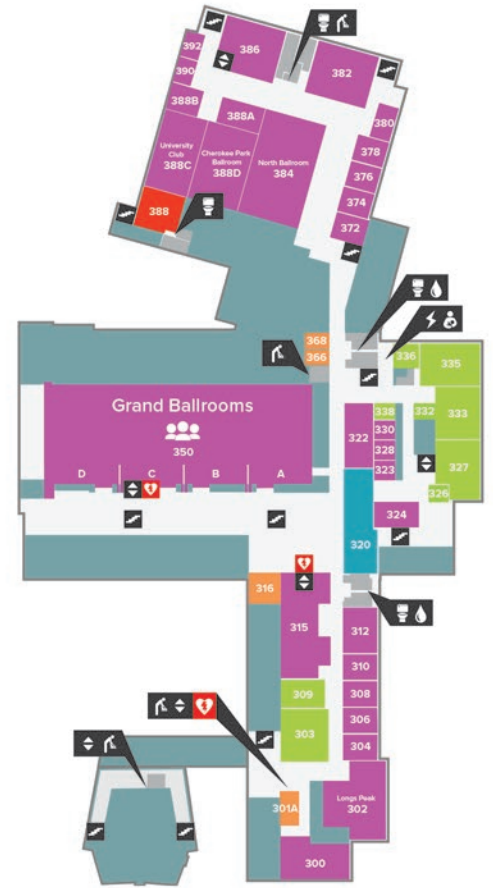

100 LEVEL

200 LEVEL

300 LEVEL

Transit Center-Parking Lot →

← CSU Library

LSC Plaza

100 LEVEL

- | | | | |
|--|--|---|---|
| 176 Bagel Place 2
178 Cam's Lobby Shop
151 Fifty30
152 Ramskeller | 175 CSU Bookstore
175M FastPrint
197 Recycled Cycles | 130 Campus Activities
142 Fraternity & Sorority Life
134 Meeting Room
140 Meeting Room
144 Meeting Room
191 RamRide
141 Student Organization
Resource Center
195 Transit Center | 193 CampusInfo 2
120 Career Center
139 Laptop & Technology
Checkout
152B Ramskeller Brewery
152A Microbrewery Classroom
118 Rocky Mountain
Student Media Corporation |
| 150 Commons/Sunken Lounge | | | |

200 LEVEL

- | | | | |
|---|--|---|---|
| 252 Food Court
203 Intermissions
222 Sweet Sinsations | 279 CSU Bookstore
246 First National Bank
244 James Salon
275 RamCard Office
280 RAMtech | 204 ASCSU Senate Chamber
290 Grey Rock Room
201TH LSC Theatre
212 Meeting Room
226 Meeting Room
228 Meeting Room
210 Student Leadership,
Involvement & Community
Engagement (SLICE) | 288 Adult Learner and
Veteran Services
206 Associated Students of
Colorado State University
Campus Info and Box Office
242 Colorado State University
Police Department
225 El Centro
276 LSC Business Services
232 Pride Resource Center
223 Student Disability Center
231 Retention Coordinator
234 Women and Gender
Advocacy Center
274 Off-Campus Life
284 Student Legal Services
230 Study Room |
| 200A Curfman Gallery
200B Curfman Gallery Extension | 207 Diane Warren
Kindness Lounge | | |