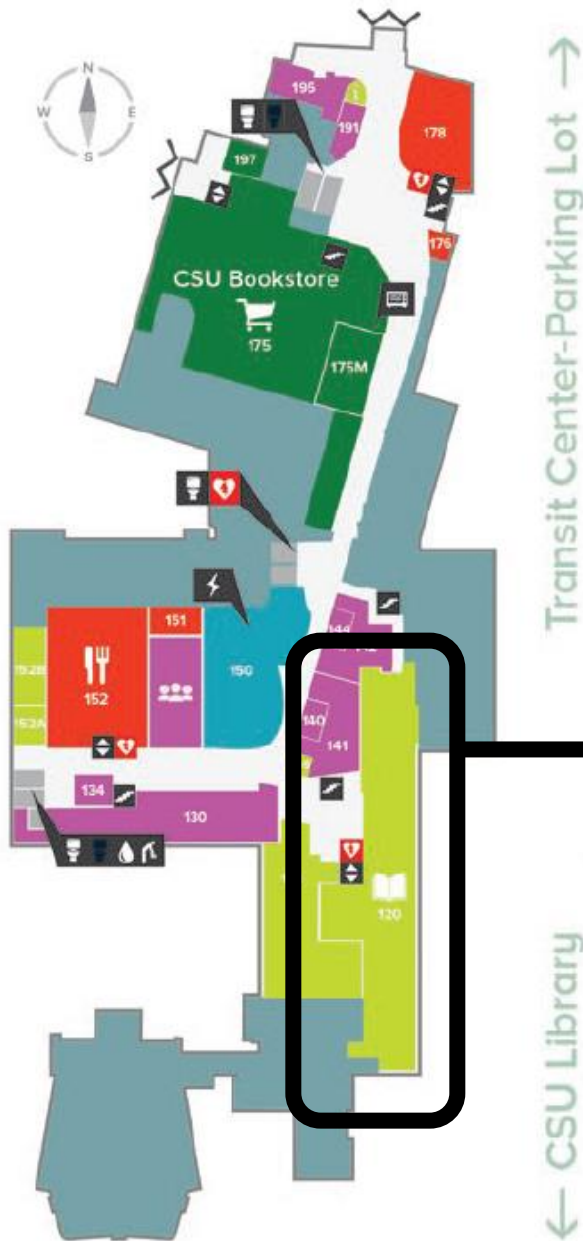

THE CAREER CENTER IS LOCATED ON
100 LEVEL OF THE LORY STUDENT CENTER

100 LEVEL

TIPS TO FIND US

WHAT IS NEAR THE CAREER CENTER?

- Ramskellar
- Fraternity & Sorority Life
- Campus Activities
- Rocky Mountain Student Media Corporation

200 LEVEL

Entering the LSC from the Plaza or LSC Theatre?

Take the staircase or elevator by the Campus Information Desk. The Career Center is located at the base of the staircase or directly when you exit the elevator.

100 LEVEL

Entering the LSC from the Engineering Parking Lot or Transit Center?

Continue to the end of the hallway. The Career Center is located at the opposite side of the LSC.

WE ARE HERE!

When you arrive for your ELEVATE training, follow directional signage to the Career Classroom or ask a front desk student staff member for guidance.

100 LEVEL

200 LEVEL

300 LEVEL

Transit Center-Parking Lot →

← CSU Library

LSC Plaza

100 LEVEL

- | | | | |
|--|--|---|---|
| 176 Bagel Place 2
178 Cam's Lobby Shop
151 Fifty30
152 Ramskeller | 175 CSU Bookstore
175M FastPrint
197 Recycled Cycles | 130 Campus Activities
142 Fraternity & Sorority Life
134 Meeting Room
140 Meeting Room
144 Meeting Room
191 RamRide
141 Student Organization
Resource Center
195 Transit Center | 193 CampusInfo 2
120 Career Center
139 Laptop & Technology
Checkout
152B Ramskeller Brewery
152A Microbrewery Classroom
118 Rocky Mountain
Student Media Corporation |
| 150 Commons/Sunken Lounge | | | |